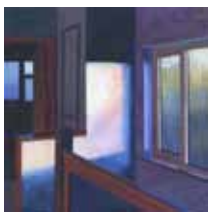

### *Paintings of Suburban Dublin 2004 - 2016*

20th July - 3rd September 2021

*Late Afternoon 2010.* Oil Pastel on Museum Board. 56cm x 81cm

3000

*Summer, Larchfield Road. 2008.* Oil Pastel on Museum Board. 61cm x 81cm

3000

*Suburban Self Portrait. 2004.* Oil Pastel on Museum Board. 56cm x 41cm

2000

*Chiaroscuro series*

*Chiaroscuro series No. 11. 2016*

Oil Pastel on Canvas. 20cm x 20cm

500

*Chiaroscuro series No. 10. 2016*